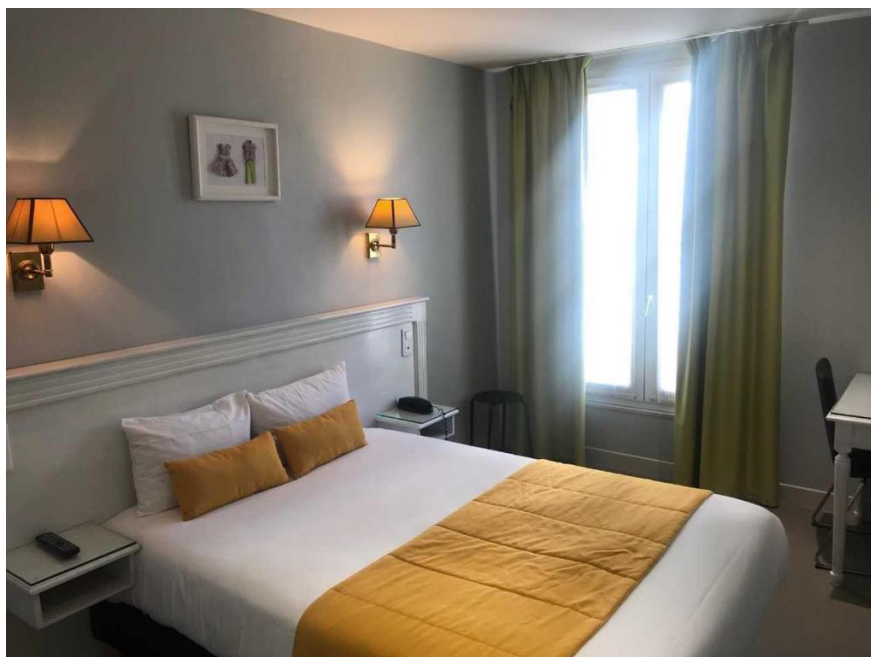

Modern Hôtel Montmartre

🕒 20 minutes to Paris 8 University

- **Address:** 3 Rue Forest, 75018 Paris
- **Telephone:** +33 1 43 87 47 61
- **Price range:** 105-130 € per night (double room)
- **Address Google Maps:** <https://goo.gl/maps/pvuFWy6dd4QfqXew8>
- **Metro:** Line 13, La Fourche
- **[On Booking website](#)**

Modern Hotel Montmartre is located close to Montmartre and the Moulin Rouge. It offers budget rates for your stay in Paris.

The hotel is close to the Saint Lazare railway station. It is a short walk to the Place de Clichy metro station that offers access to central Paris, several railway stations and Charles de Gaulle airport.