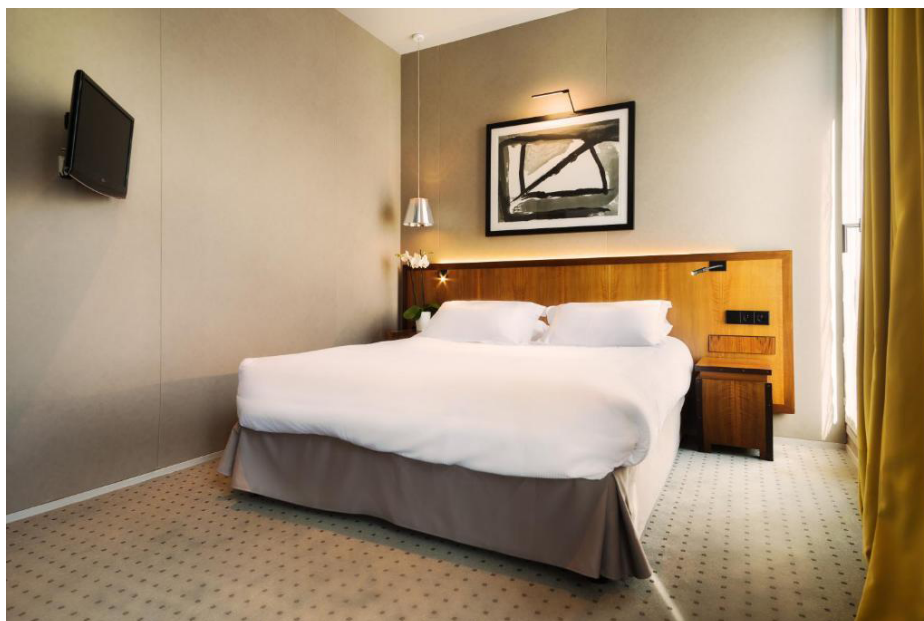

Chateaudun Opéra

🕒 32 minutes to Paris 8 University

- **Address:** 30 Rue de Châteaudun, 75009 Paris
- **Telephone:** +33 149700999
- **Price range:** about 130 double room
- **Address Google Maps:** <https://goo.gl/maps/eiTHJHnncCUQfLxh6>
- **Metro:** Notre Dame de Lorette, line 12
- **[On Booking website](#)**

Situated in Paris, 600 m from Opéra Garnier, Chateaudun Opéra features views of the city. Among the facilities at this property are a 24-hour front desk and a shared lounge, along with free WiFi throughout the property.

At the hotel, rooms have a wardrobe. Complete with a private bathroom fitted with a hairdryer, the rooms at Chateaudun Opéra have a flat-screen TV and air conditioning, and certain rooms are fitted with a balcony. Guest rooms will provide guests with a desk and a kettle.

Popular points of interest near Chateaudun Opéra include La Cigale Concert Hall, Sacré-Coeur and Tuileries Garden. The nearest airport is Paris - Orly Airport, 16 km from the hotel.