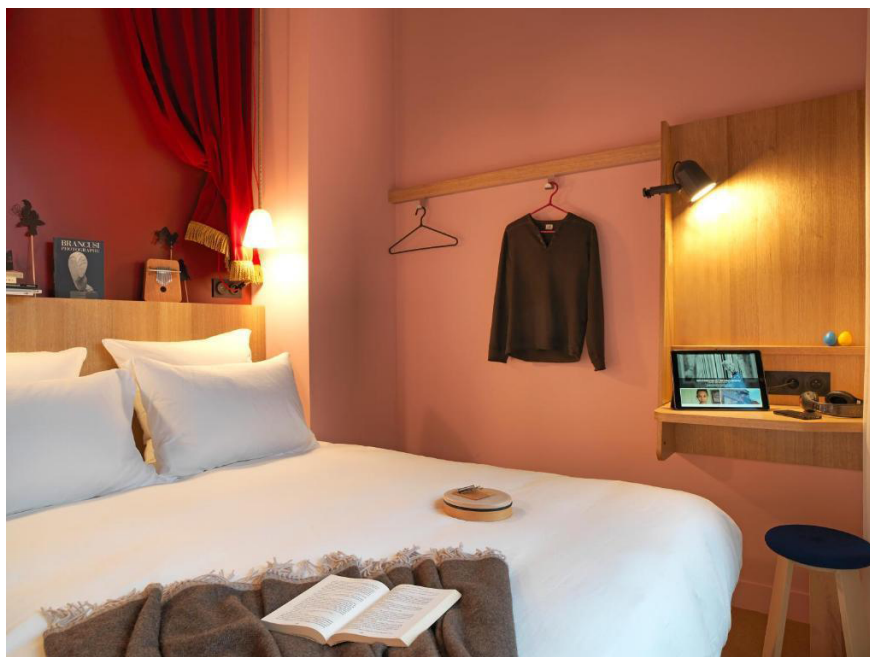

SECOND ERUA SUMMIT
“INNOVATION & REFORM IN
THE SPIRIT OF ERUA

🕒 Nov 7-9 | Paris8 University 📍 2 Rue de la Liberté, 93526 Saint-Denis

**PRACTICAL
INFORMATION GUIDE
ACCOMODATION**

Saint-Ouen

MOB Hotel

🕒 18 minutes to Paris 8 University