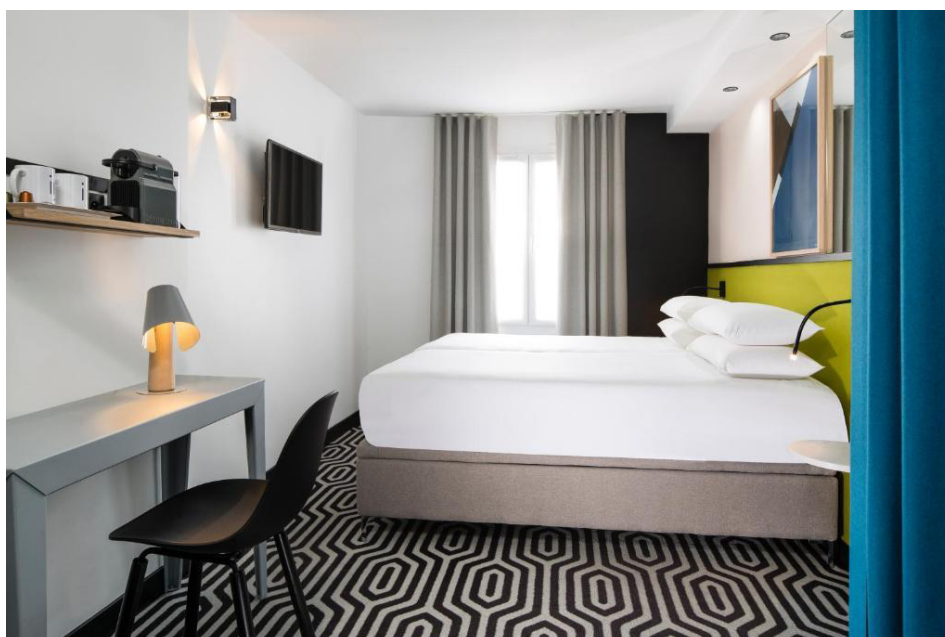

Hotel Pilime

🕒 19 minutes to Paris 8 University

- **Address:** 76 Rue de Clichy, 75009 Paris
- **Telephone:** +33.1.48.74.85.56
- **Price range:** 90 euros per night
- **Address Google Maps:** <https://goo.gl/maps/u7CyZNAAtziC5as787>
- **Metro:** Place de Clichy, line 13
- **[On Booking website](#)**

Located just a 5-minute walk from The Moulin Rouge, this hotel offers en suite rooms with free WiFi. The Montmartre district is a 15-minute walk away. Place de Clichy Metro Station is located 120 m from the hotel and offers direct access to The Arc de Triomphe and The Champs-Élysées. Galleries Lafayette is a 20-minute walk away.