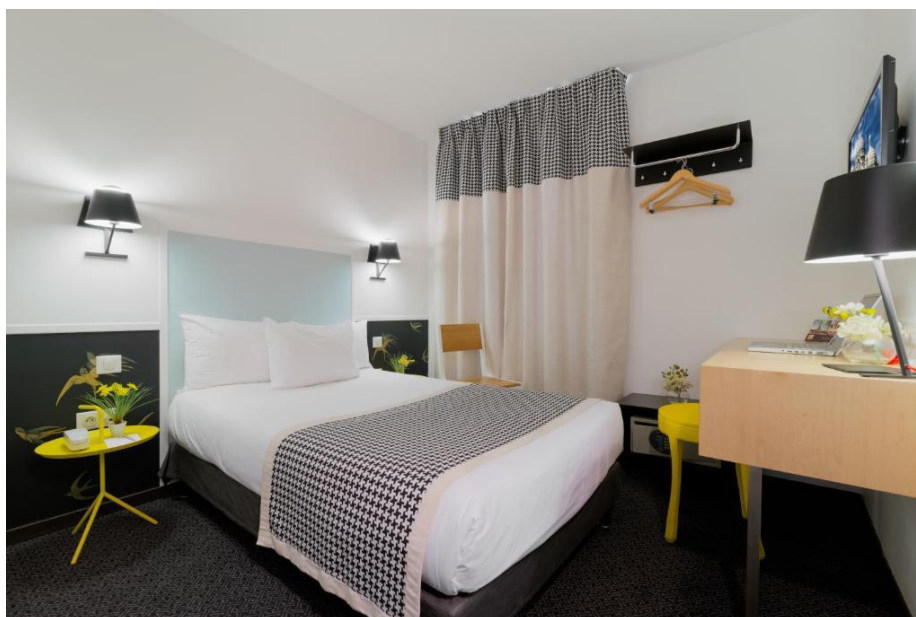

Hôtel Océanic is situated in central Paris, just 800 m from Galeries Lafayette and 900 m from Opéra Garnier. The hotel offers free Wi-Fi internet access and air-conditioned rooms.

The guest rooms at Hôtel Océanic include a TV with Canal + channels. They each have a private bathroom with a bathtub, free toiletries and a hairdryer.

Located 900 m from Opéra Garnier and 850 m from Galeries Lafayette, Timhotel Opéra Grands-Magasins offers elegant rooms with a flat-screen TV and satellite channels. The soundproofed rooms include facilities for making tea and coffee. The rooms at Timhotel Opéra Grands-Magasins have an en suite bathroom with free toiletries, bathrobes and a hairdryer. Free Wi-Fi access is provided, and some of the rooms also offer a Nespresso coffee machine and an iPod dock. It is situated 300 m from Saint-Georges Saint-Lazare Train Station and La Madeleine. Notre-Dame-de-Lorette Church is 600 m away.